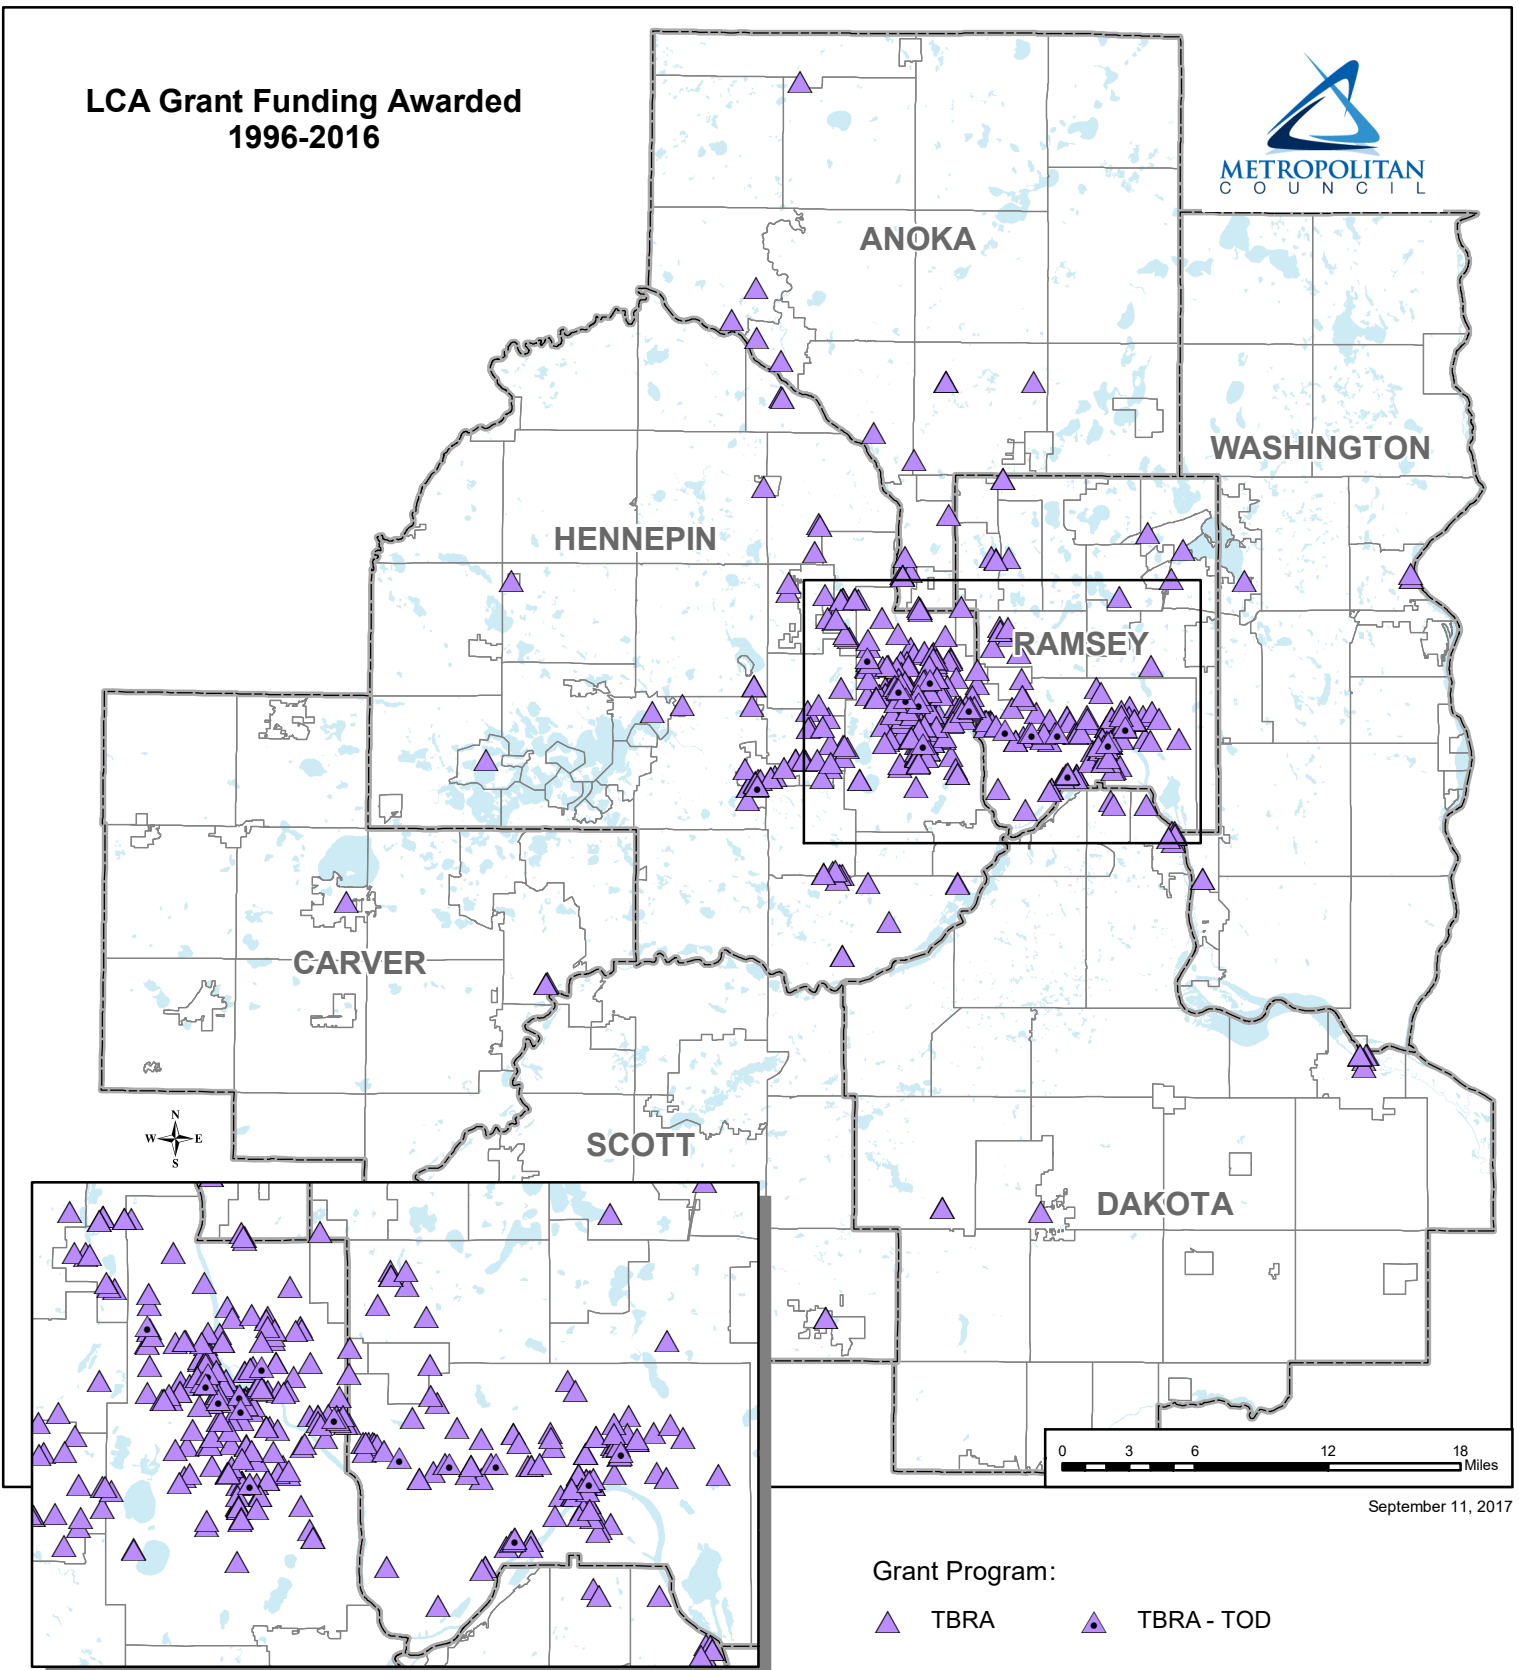

# LCA Grant Funding Awarded 1996-2016

September 11, 2017

Grant Program:  
▲ TBRA      ▲ TBRA - TOD

Source: Metropolitan Council, Livable Communities, 1996-2016.  
Note: County-wide and community-wide scattered site grants are centrally located in their geography.